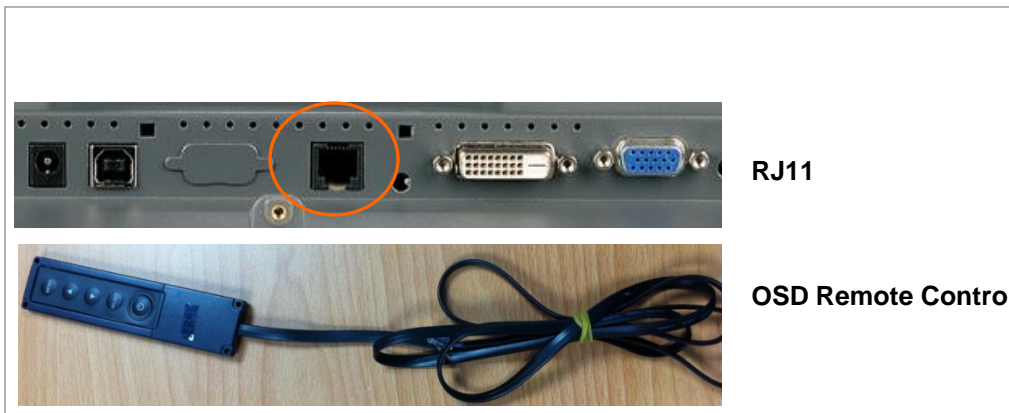

Special Feature

RJ11

TX-22 comes with RJ11 input.

The flush screen design makes TX-22 suitable for in-wall or in-deak installations. Within this installation, monitor buttons are hidden behind and OSD can't be operated.

The RJ11 is for an external OSD remote control so OSD can still be navigated even when the buttons are blocked inside.

OSD remote control (see image below) can be purchased separately.

Special Feature

IPS Panel