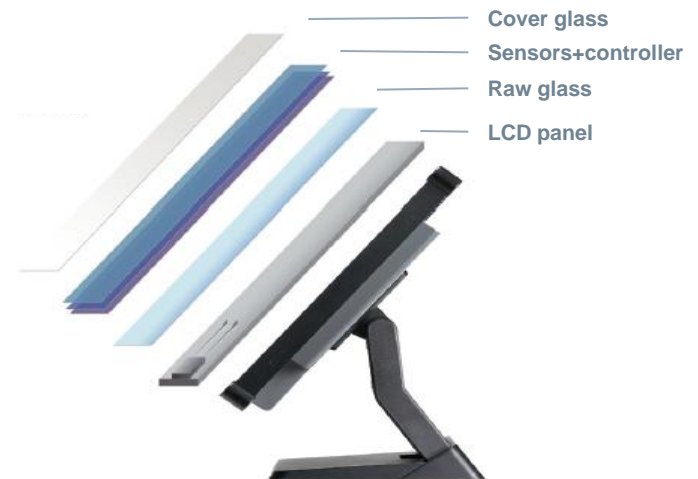

Feature Highlights

- Incorporate Projected Capacitive Touch Technology
- Multi-touch capabilities for system with Microsoft® Windows® 7 and 8*
- IPS panel ensures consistent and accurate colour from all viewing angles
- Front-sided IP54 rating protects screens from splashing liquid and dust
- 1920 x 1080 Full HD resolution
- Flush touch screen makes surface neat and clean
- Tilt capacity from -5° to 90°
- Dual inputs: VGA and DVI
- RJ11 for remote control
- Plug and play
- Durable metal housing
- Rugged base design for superb stability
- Touch method: fingers or magnetic ball pens
- Lockable OSD setting

*Touch capability may vary depending on the Microsoft® 8 versions.