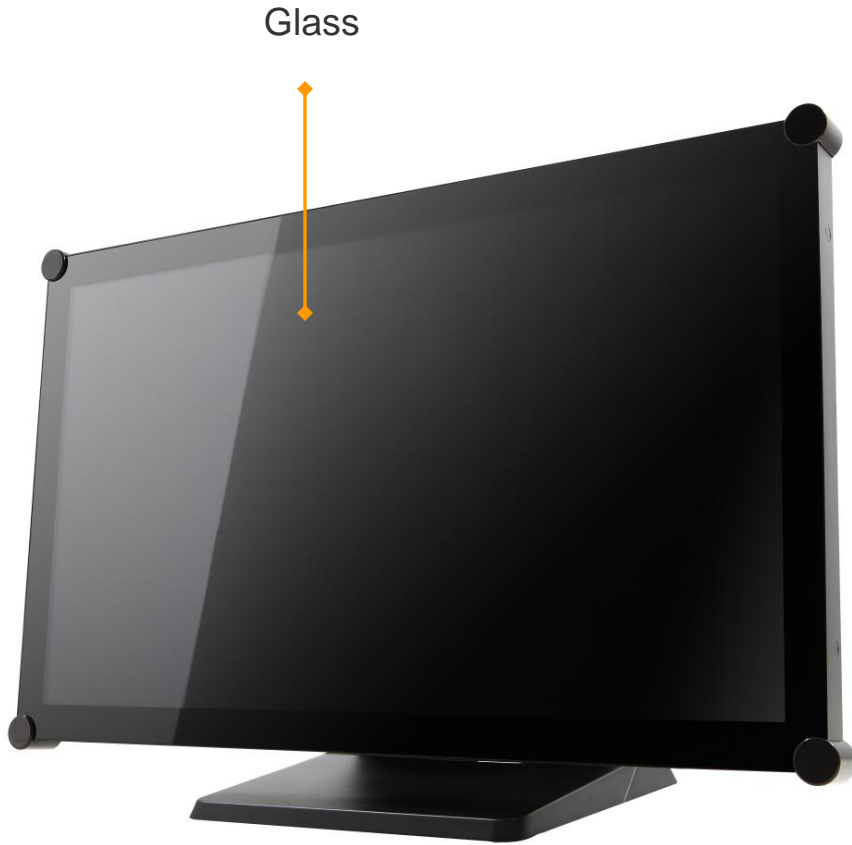

Product Close-up

Front Angle