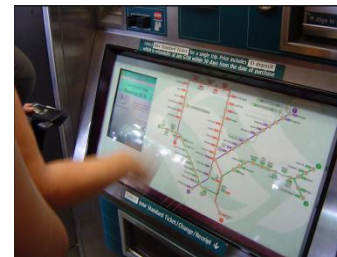

Market Position & Applied Market

A 22" multi-touch display built on rigorous choice of components and meticulous assembly to endure in public and interactive environments

ATM

KIOSK

POS

POI

Ticket Machine

Gaming

Feature Highlights

- Incorporate Projected Capacitive Touch Technology
- Multi-touch capabilities for system with Microsoft® Windows® 7 and 8*
- IPS panel ensures consistent and accurate colour from all viewing angles
- Front-sided IP54 rating protects screens from splashing liquid and dust
- 1920 x 1080 Full HD resolution
- Flush touch screen makes surface neat and clean
- Tilt capacity from -5° to 90°
- Dual inputs: VGA and DVI
- RJ11 for remote control
- Plug and play
- Durable metal housing
- Rugged base design for superb stability
- Touch method: fingers or magnetic ball pens
- Lockable OSD setting

Flush screen for in-desk and in-wall installation

Limitations of P-CAP touch technology

- Available largest size: 32"
- Only react to fingers or specially designed probe.

Flush screen for seamless integration

Special Feature

RJ11

TX-22 comes with RJ11 input.

The flush screen design makes TX-22 suitable for in-wall or in-deak installations. Within this installation, monitor buttons are hidden behind and OSD can't be operated.